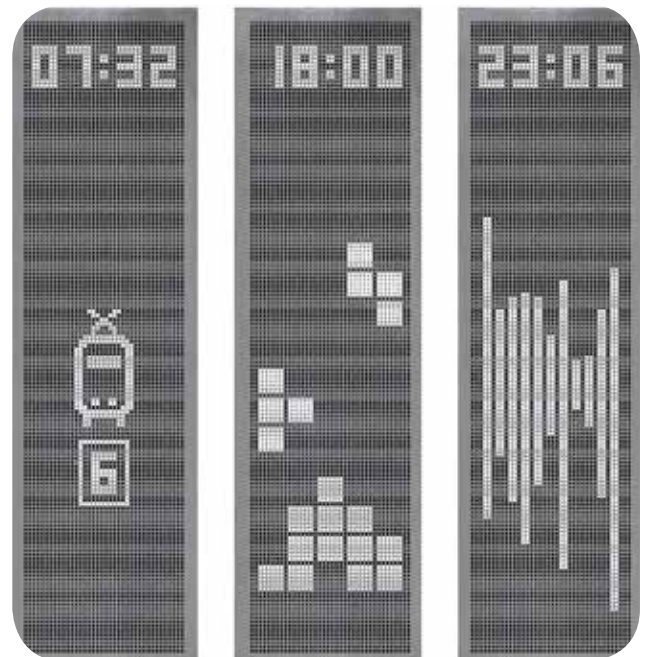

MUKIdeluxe

A concrete pavement system working as digital screen, which can show pixel based graphics/pictures. The lighting mechanism can be constant or play simple animations. You can use it to display informations, for communication or even advertising. The moving lights will catch people's eyes and may also invite to interaction.

Reference works