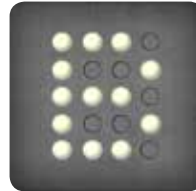

miniMUKI

Icons, patterns

Letters

Icons

Circle patterns