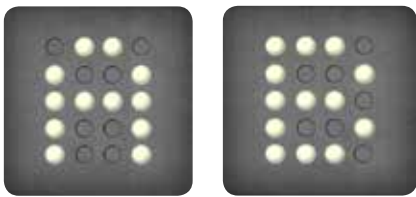

Icons, patterns

Letters