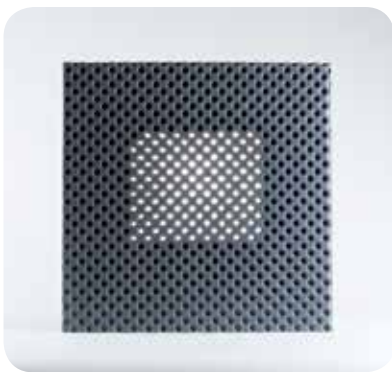

MUKIdeluxe

Renderings

Allocation