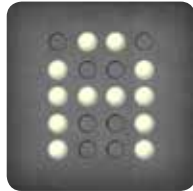

miniMUKI

Icons, patterns

Letters

Icons

Circle patterns