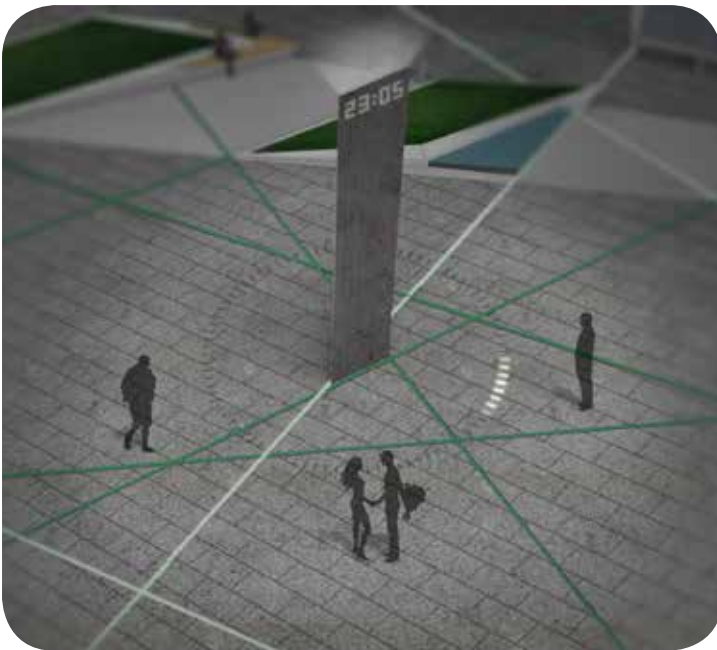

Reference works