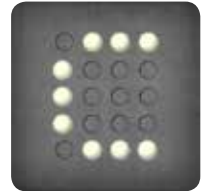

miniMUKI

Icons, patterns

Letters

Icons

Circle patterns